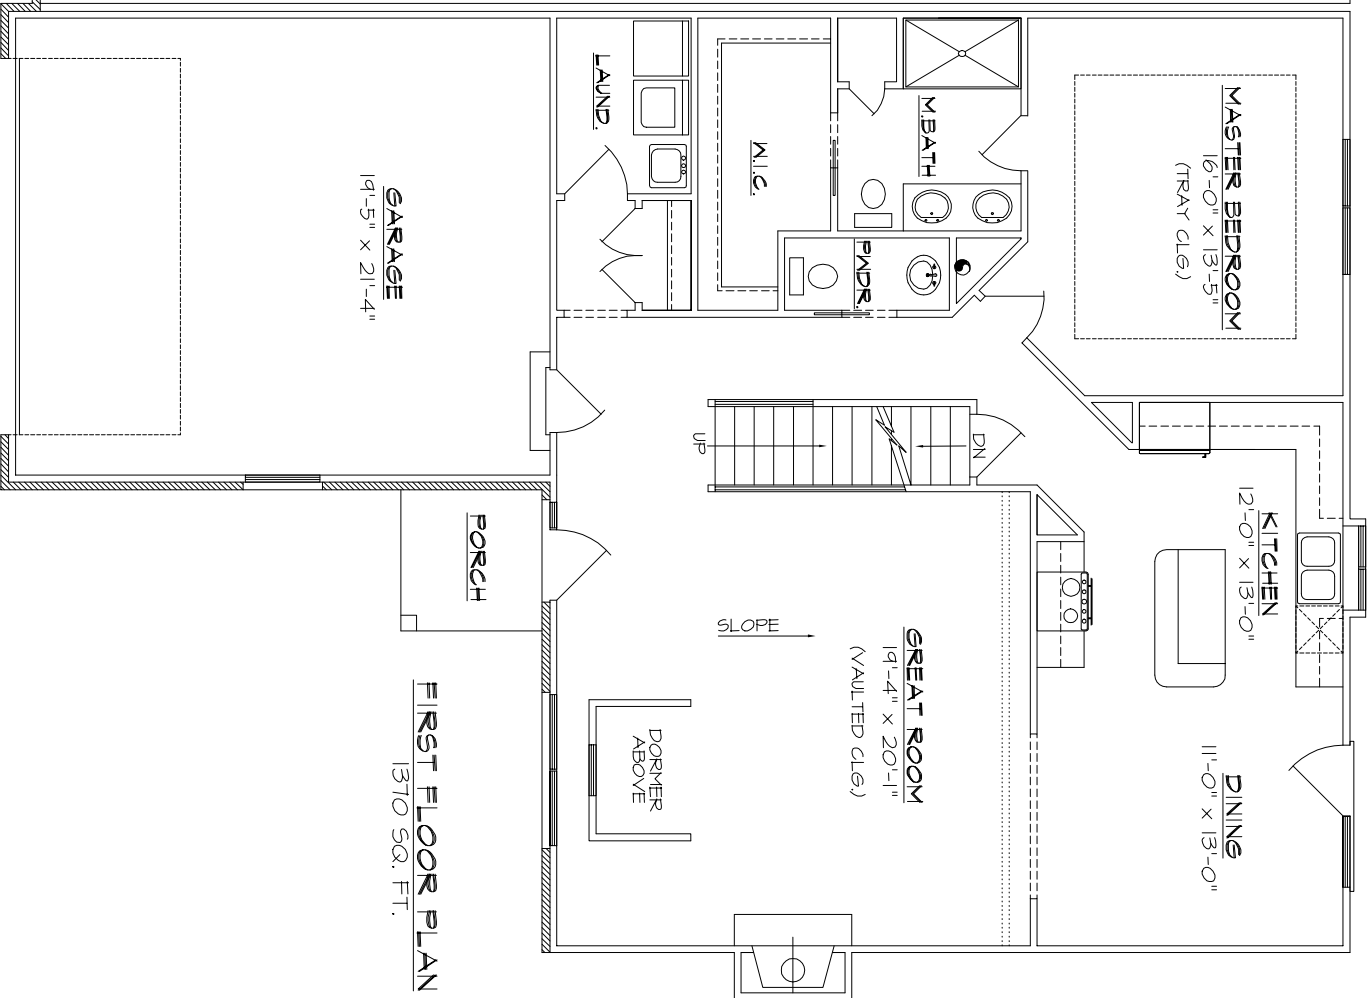

FIRST FLOOR PLAN
1370 SQ. FT.

FIRST FLOOR PLAN
1370 SQ. FT.

Hoffman Ochs
general contractors

custom homes • commercial construction • remodeling
HI522 1/31/05 B.L.
Copperfield Duplex #2
LOT 170 A&B COPPERFIELD